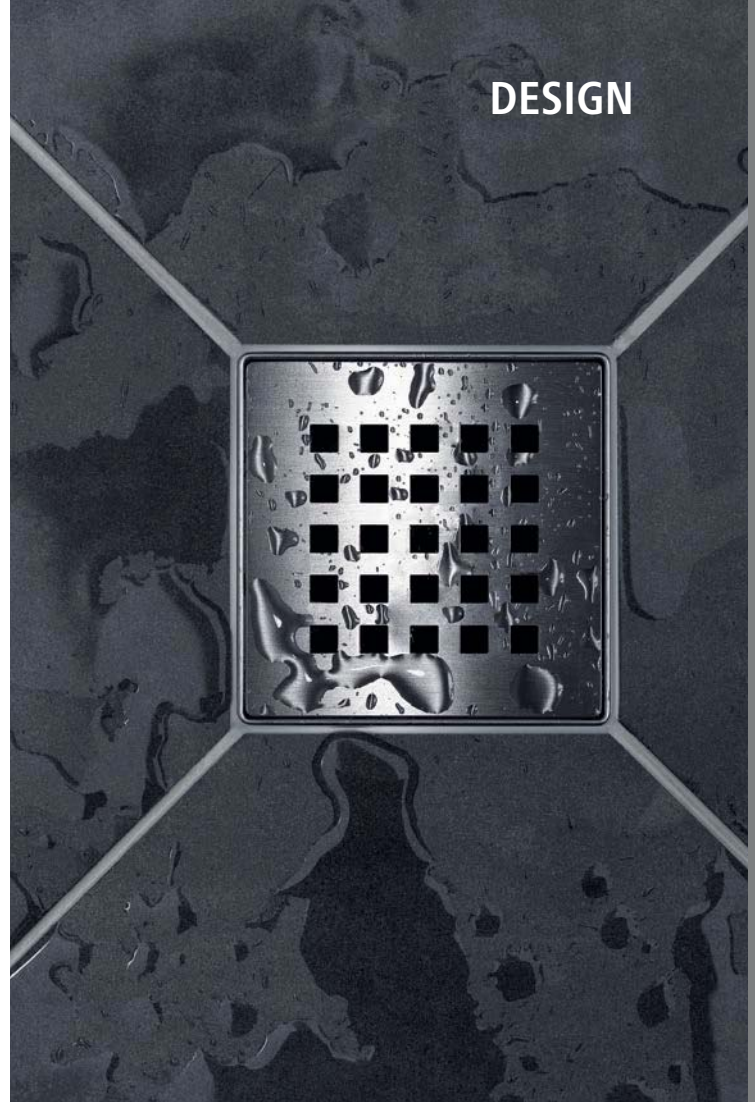

Design verbindet.
Das Nützliche mit dem Schönen.

2007 2010
2011 2013
2015 2016
2017

2014 2015
2016 2017

reddot award
winner 2006 2015

reddot design award
honourable mention 2010

expert
favorite
2015 2016

consumer
favorite
2010 2013
2016

award
2010 2013